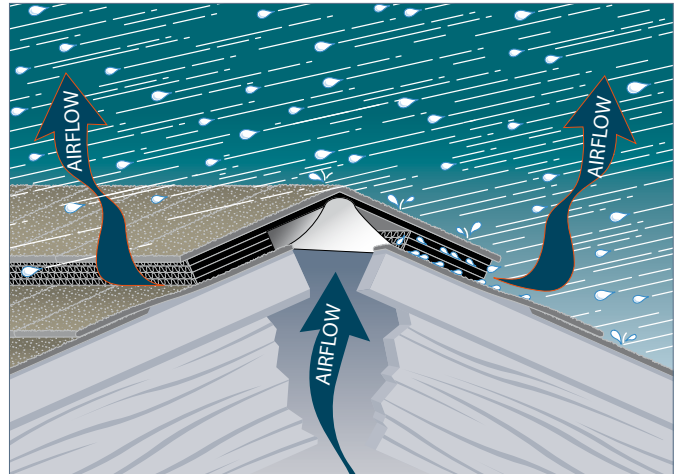

You want a **nice and smooth-looking** roof?
You want a **healthy** house?
You want a safe roof in **all weather conditions**?
You want all this and to **save money**?

Simply beautiful

IKO ARMOURVENT® MULTI ventilation system provides you a fabulous roof without visible appliances. The unique design consists of a thin but ultra-strong profile ensuring a smooth, straight and virtually invisible roofline.

Make sure your home is well protected

IKO ARMOURVENT® MULTI is rigorously tested in extreme weather conditions to ensure no moisture infiltration. The high density white membrane keeps out water and other unwanted objects or vermin.

Save money in the long term

IKO ARMOURVENT® MULTI you can save money!
The ventilation system protects your roof from the problems of condensation and rotting.

Better insulation = lower energy costs
Better insulation = better health

	ARMOURVENT® MULTI	ARMOURVENT® MULTI PLUS
DIMENSIONS	6 m x 22,80 cm	6 m x 28,50 cm
USED FOR IKO SHINGLE TYPE	Monarch Armourglass (Victorian)	Monarch-Diamant Diamant DiamantShield BiberShield ArmourShield Superglass (-Biber) Marathon Ultra Accessory (Cambridge)
ROOF PITCHES	15° - 60°	15° - 60°
VENTILATION AREA	275 cm²/m	275 cm²/m