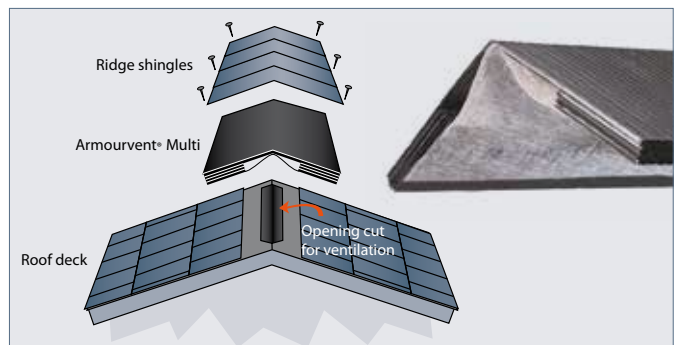

You want a **nice and smooth-looking** roof?
You want a **healthy** house?
You want a safe roof in **all weather conditions**?
You want all this and to **save money**?

Simply beautiful

IKO ARMOURVENT® MULTI ventilation system provides you a fabulous roof without visible appliances. The unique design consists of a thin but ultra-strong profile ensuring a smooth, straight and virtually invisible roofline.

Make sure your home is well protected

IKO ARMOURVENT® MULTI is rigorously tested in extreme weather conditions to ensure no moisture infiltration. The high density white membrane keeps out water and other unwanted objects or vermin.

Save money in the long term

IKO ARMOURVENT® MULTI you can save money!
The ventilation system protects your roof from the problems of condensation and rotting.

Better insulation = lower energy costs
Better insulation = better health

	ARMOURVENT® MULTI	ARMOURVENT® MULTI PLUS
DIMENSIONS	6 m x 22,80 cm	6 m x 28,50 cm
USED FOR IKO SHINGLE TYPE	Monarch Armourglass (Victorian)	Monarch-Diamant Diamant DiamantShield BiberShield ArmourShield Superglass (-Biber) Marathon Ultra Accessory (Cambridge)
ROOF PITCHES	15° - 60°	15° - 60°
VENTILATION AREA	275 cm²/m	275 cm²/m